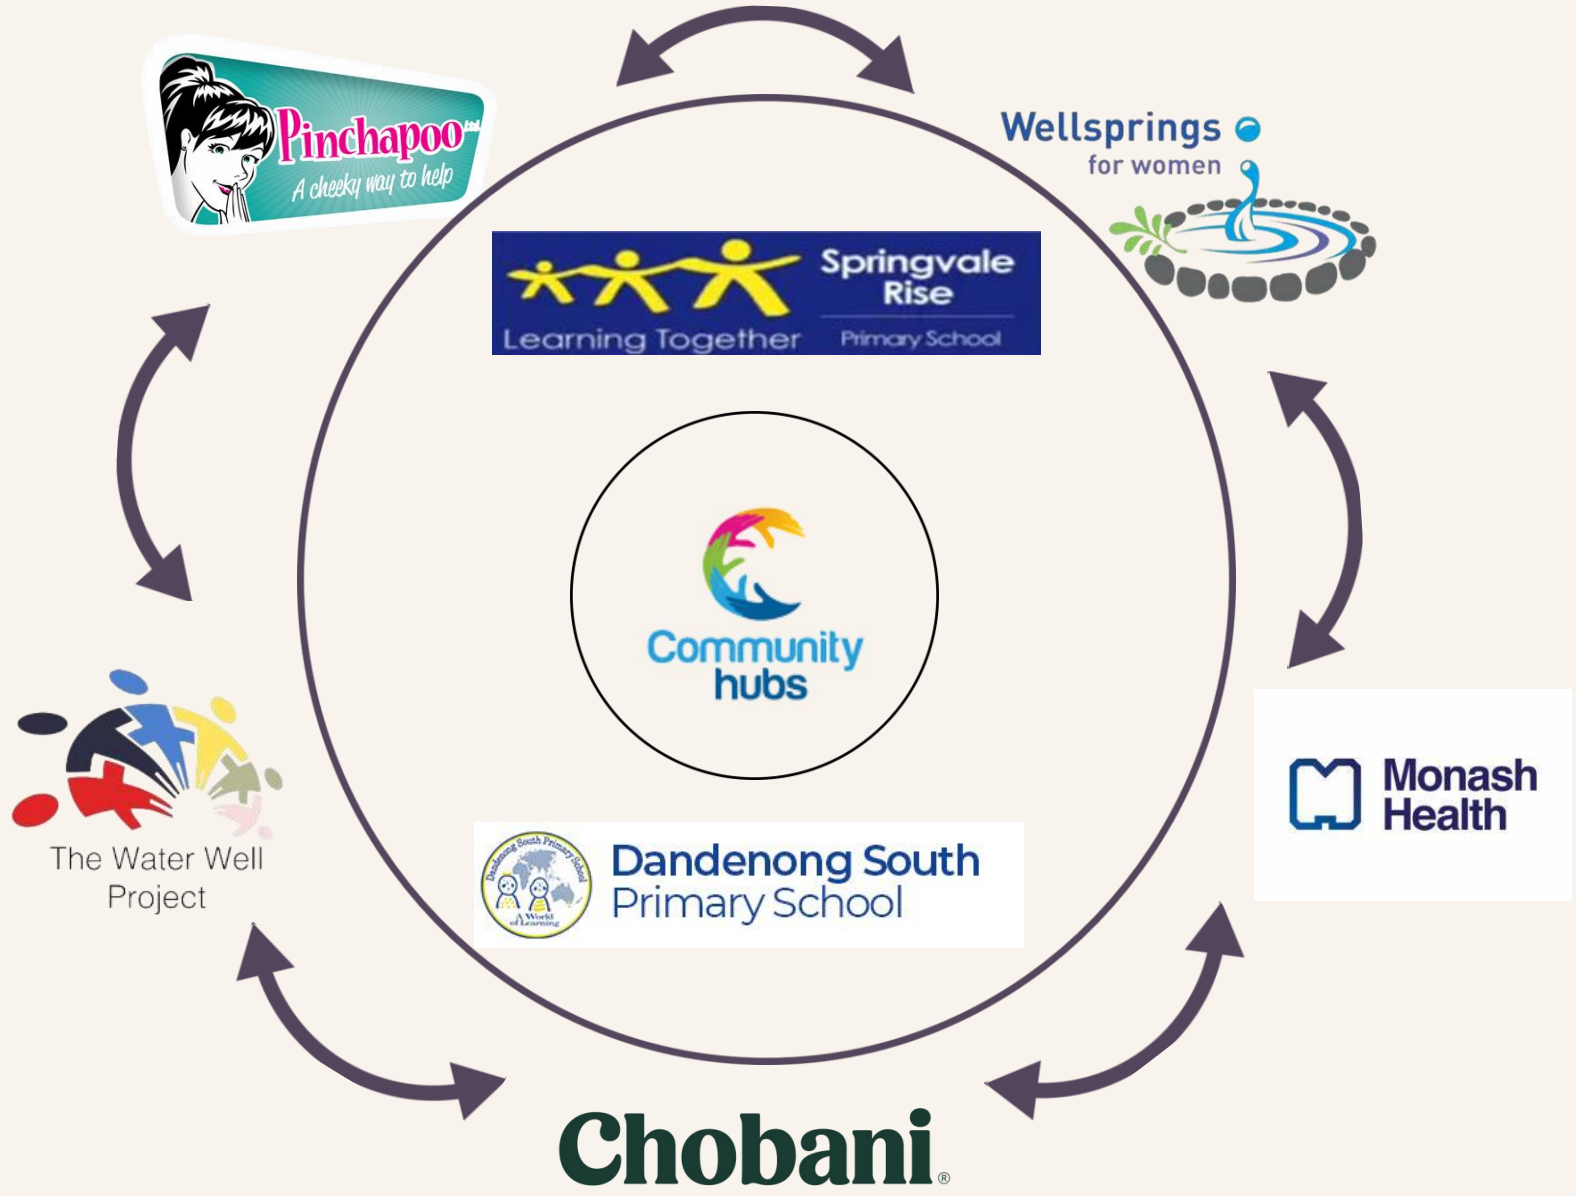

Why collaborate?